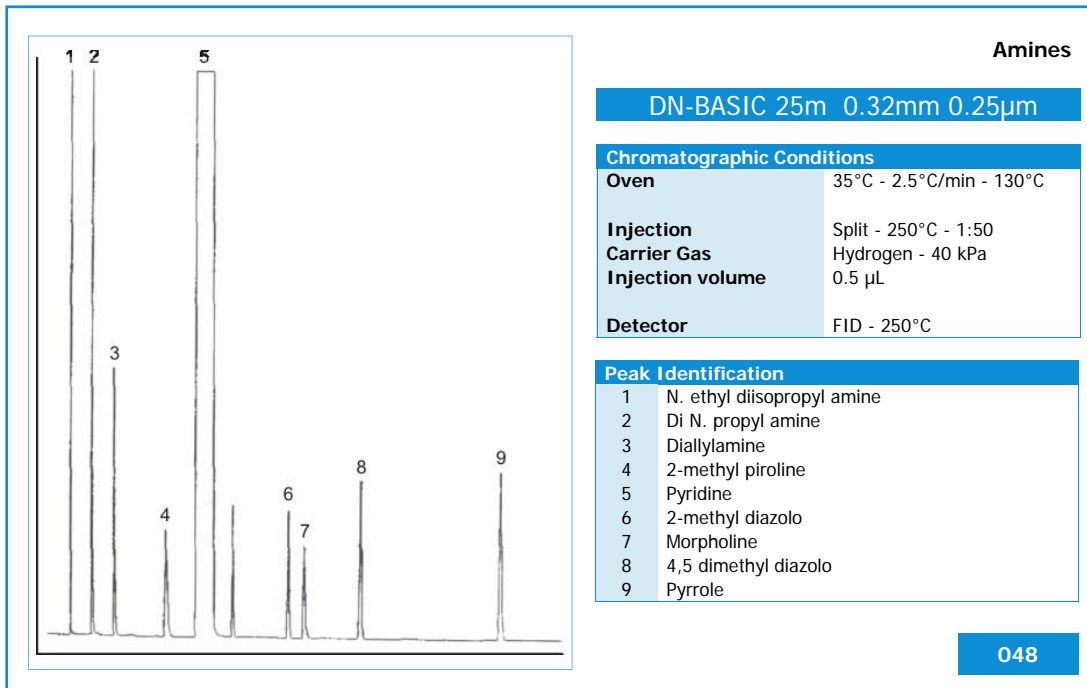

DN-BASIC

Chromatograms